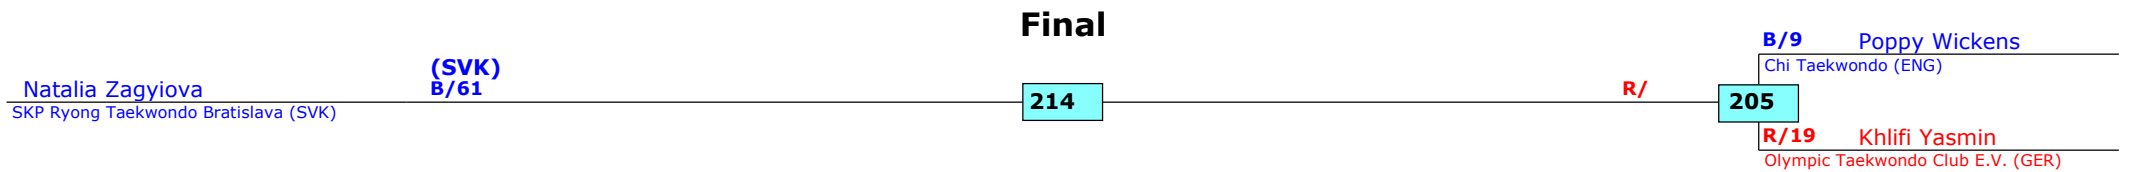

WTE Generation 24 Region 2
Sindelfingen, Germany
Tournament date: 01.02.2020 upto 02.02.2020
Kids Female A -30 (Kids -30 Kg)
Active competitors: 3
Competition date: 01.02.2020

Result legend:
(WDR) Withdrawal (PUN) Punishment
(DSQ) Disqualified (GDP) Golden Point
(RSC) Ref. stop contest (PTG) Points win (gap)
(SUP) Superiority (PTF) Points win (normal)

Prize winners:

SF (R4)

Final

SF (R4)