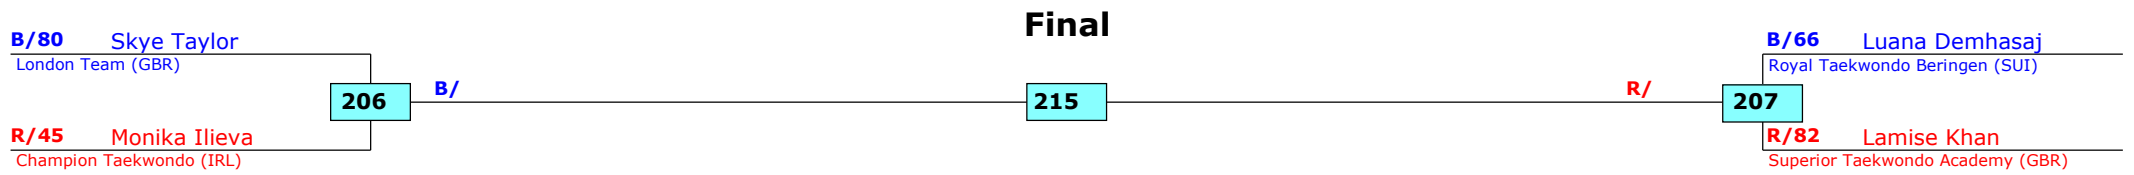

SF (R4)

Final

SF (R4)

**WTE Generation 24 Region 2**  
**Sindelfingen, Germany**  
**Tournament date: 01.02.2020 upto 02.02.2020**  
**Kids Female A -33 (Kids -33 Kg)**  
**Active competitors: 4**  
**Competition date: 01.02.2020**